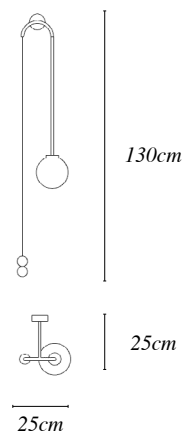

The Post-M low table is available in several stones upon request.

Materials

4 Stones
Clear Glass

Dimensions

120 cm x 25 cm x 45 cm (h)
120 cm x 37 cm x 35 cm (h)

Price

From
3.100€
Depending on
the stones

PASSAGE TABLE

Materials

Black coated metal
Glass Globe
G9 bulb fitting (bulb not included)

Dimensions

dia 126 cm x 90cm (h) (*adjustable on demande*)

Price

2.600 €

OMEN DINER

The Omen light collection is a sculptural yet graphic collection using a distinctive chalice-like metallic shade as the main element. The Omen lights are statement pieces that will add personality to any environment.

Materials

Black coated metal
Glass Globe
G9 bulb fitting (bulb not included)

Dimensions

120 cm x 12cm x 72(h) (*adjustable on demande*)

Price

1.200 €

PENDULUM WALL LIGHT

The Pendulum Wall Lamp is a sophisticated wall fixture with a double ended structure.

Concepts such as balance and gravity inspired its design and gave the name to this piece.

The Pendulum Wall Light is available in a variety of finishes upon request.

Materials	Dimensions	Price
Black coated metal Glass Globe G9 bulb fitting (bulb not included)	dia 25 cm x 130cm (h)	480 €