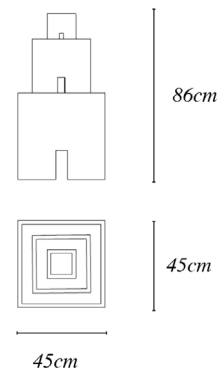

MONUMENT TABLE SET

MONUMENT is a set of 3 side tables using iconic shapes and architectural references. Each volume is independent from the others and can be moved separately.

Combining different scales and proportions, the piece blurs the boundaries between architecture, furniture, and accessory, forming altogether an impactful artefact.

Monument Table set is available in different stones upon request.

Materials	Dimensions	Price
Alicante Red Marble	Big Volume - Cube of 45cm Medium Volume - Cube of 30cm Small Volume - Cube of 15cm	3.200 €
Green Verde Guatemala		3.200 €

*Other Stones on demand