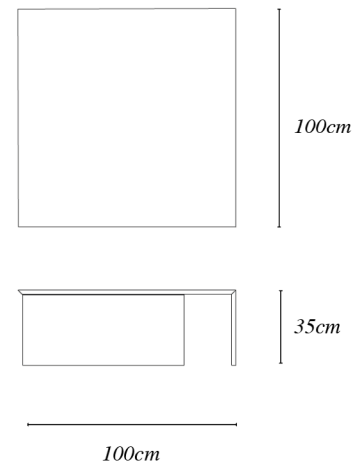

The Post-M low table is available in several stones upon request.

Materials

4 Stones
Clear Glass

Dimensions

120 cm x 25 cm x 45 cm (h)
120 cm x 37 cm x 35 cm (h)

Price

From
3.100€
Depending on
the stones

PASSAGE TABLE

Materials

Black coated metal
Glass Globe
G9 bulb fitting (bulb not included)

Dimensions

120 cm x 12cm x 72(h) (*adjustable on demande*)

Price

1.200 €

PENDULUM WALL LIGHT

The Pendulum Wall Lamp is a sophisticated wall fixture with a double ended structure.