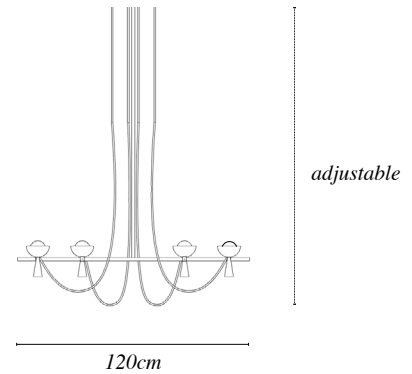

Materials

Black coated metal
Glass Globe
G9 bulb fitting (bulb not included)

Dimensions

dia 126 cm x 90cm (h) (*adjustable on demande*)

Price

2.600 €

OMEN DINER

The Omen light collection is a sculptural yet graphic collection using a distinctive chalice-like metallic shade as the main element. The Omen lights are statement pieces that will add personality to any environment.

Materials

Black coated metal
Glass Globe
G9 bulb fitting (bulb not included)

Dimensions

120 cm x 12cm x 72(h) (*adjustable on demande*)

Price

1.200 €

PENDULUM WALL LIGHT

The Pendulum Wall Lamp is a sophisticated wall fixture with a double ended structure.