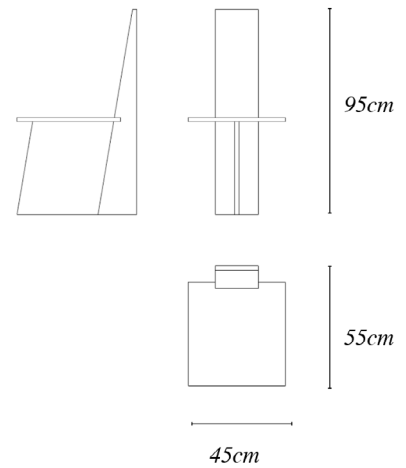

ANCHOR CHAIR

Anchor chair has a very graphic allure combining sleek lines and strong angles.

It works well on its own as an accent chair and can also be multiplied around a table due to its pure geometry and clean look, especially when viewed from the back.

The Anchor chair is available in several timbers upon request.

Materials

Black Stained Oak

Dimensions

95 cm (h) x 55 cm x 45cm

Price

1.100 €