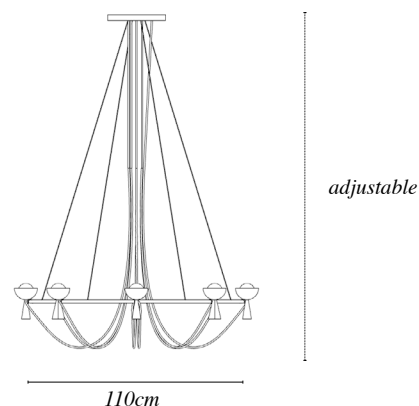

OMEN CHANDELIER

The Omen Light collection is a sculptural yet graphic collection using a distinctive chalice-like metallic shade as the main element. The Omen lights are statement pieces that will add personality to any environment.

Each lighting element is suspended and balanced around the central ring. The electric cords hang mindfully and elegantly towards each pendant, building altogether a distinctive look.

The Omen chandelier is available in a variety of finishes upon request. Bespoke size and format can be offered.

Materials

Black coated metal
Glass Globe
G9 bulb fitting (bulb not included)

Dimensions

dia 126 cm x 90cm (h) (*adjustable on demande*)

Price

2.600 €