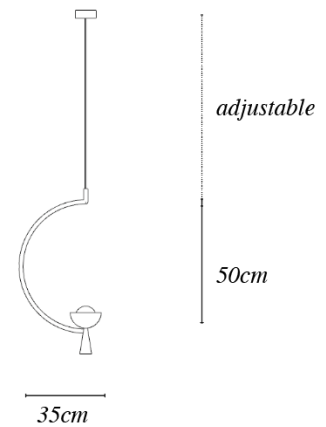

This piece is a delicate mix of straight lines and soft curves with a special attention to the chamfered edges.

Materials

Travertine
Oak

Dimensions

100 cm x 100cm x 35cm (h)

Price

2.900 €

OMEN PENDANT LIGHT

Materials

Black coated metal
Glass Globe
G9 bulb fitting (bulb not included)

Dimensions

120 cm x 12cm x 72(h) (*adjustable on demande*)

Price

1.200 €

PENDULUM WALL LIGHT

The Pendulum Wall Lamp is a sophisticated wall fixture with a double ended structure.