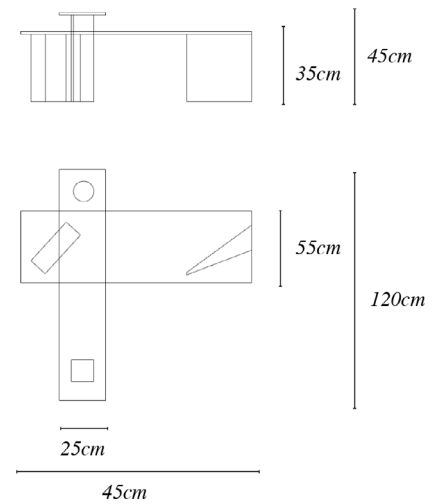

The Anchor chair is available in several timbers upon request.

Materials

Black Stained Oak

Dimensions

95 cm (h) x 55 cm x 45cm

Price

1.100 €

POST-M TABLE

The Post-M low table is available in several stones upon request.

Materials

4 Stones
Clear Glass

Dimensions

120 cm x 25 cm x 45 cm (h)
120 cm x 37 cm x 35 cm (h)

Price

From
3.100€
Depending on
the stones

PASSAGE TABLE